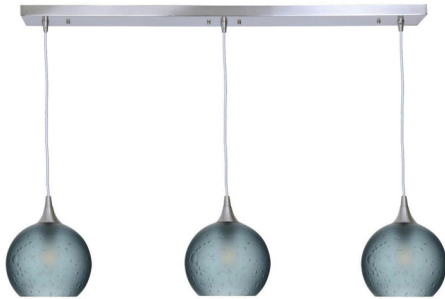

# 767 Celestial: 3 Pendant Linear Chandelier

The Swell 3 Pendant Cascade Chandelier - Design No. 767 features a beautiful distorted band that travels across each of the three glass globes. This chandelier has a contemporary and handcrafted feel to it. The band is added by hand, and no two pieces are the same. This design works well in many different styles of decor including, traditional, transitional, beach style, modern, or contemporary. Each chandelier features three hand made pendant lights in a linear formation. These make wonderful chandeliers for over a kitchen or dining room table.

**Product Sku** X3-767CEL-LIN01

**Glass Series** 767

**Glass Finish** Celestial

**Available Glass Color** Steel Blue, Slate Gray, Eco Clear, Golden Amber

**Available Hardware Color** Antique Bronze, Brushed Nickel, Matte Black, Polished Brass

**Canopy Dimensions (W x H x D)** 35.8 X 5.0 X 1.0

**Assembled Height min** 11.2

**Assembled Height max** 59.2

**Standard Hardware Height Max** 53.94

**Shade Outer Diameter** 7.8

**Assembled Width** 7.8

**Shade Height** 6.8

**Bulb Socket Size** E-26

**Bulb Quantity** 3

**Certifications** UL Listed

**Total Weight (lbs)** 6.5

**Material:** 100% post consumer recycled glass.

**Origin:** Hand blown in Minnesota, USA

Notes: Some hardware can be customized as needed to accommodate unique spaces. Please reach out for additional details.